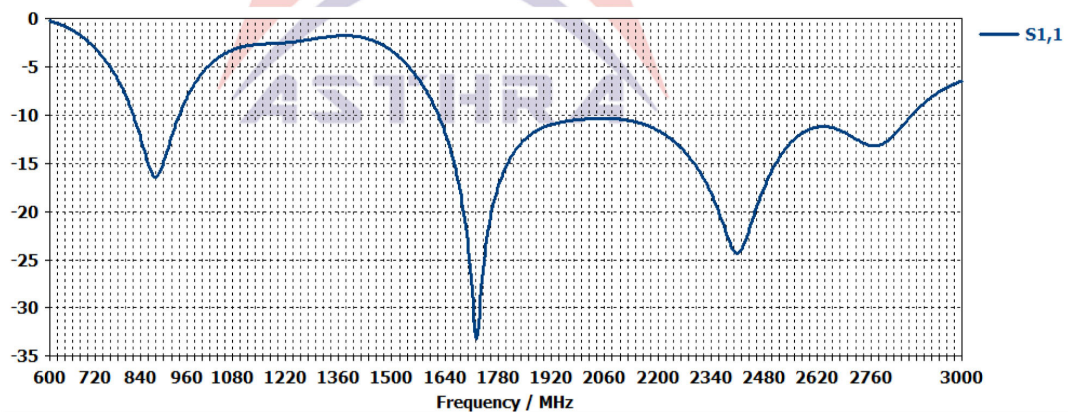

Wide Band Flexible Antenna(700–3000MHz)

TECHNICAL DATA SHEET

07-20-001-01A

30	2305 MHz – 2315 MHz	2350 MHz – 2360 MHz (LTE ONLY)	YES
70	1695 MHz – 1710 MHz	1995 MHz – 2020 MHz	YES
33		1900 - 1920	YES
34		2010 - 2025	YES
35		1850 - 1910	YES
36		1930 - 1990	YES
37		1910 - 1930	YES
38		2570 - 2620	YES
39		1880 - 1920	YES
40		2300 - 2400	YES
41		2496 - 2690	YES

Return Loss:

ASTHRA PROJECTS

#LIG- B329, Near old HMTV, Dr.A.S.Rao Nagar,
ECIL Post, Hyderabad-500062. Ph: 040-40264887
Mail: info@asthraprojects.com
Web: www.asthraprojects.com